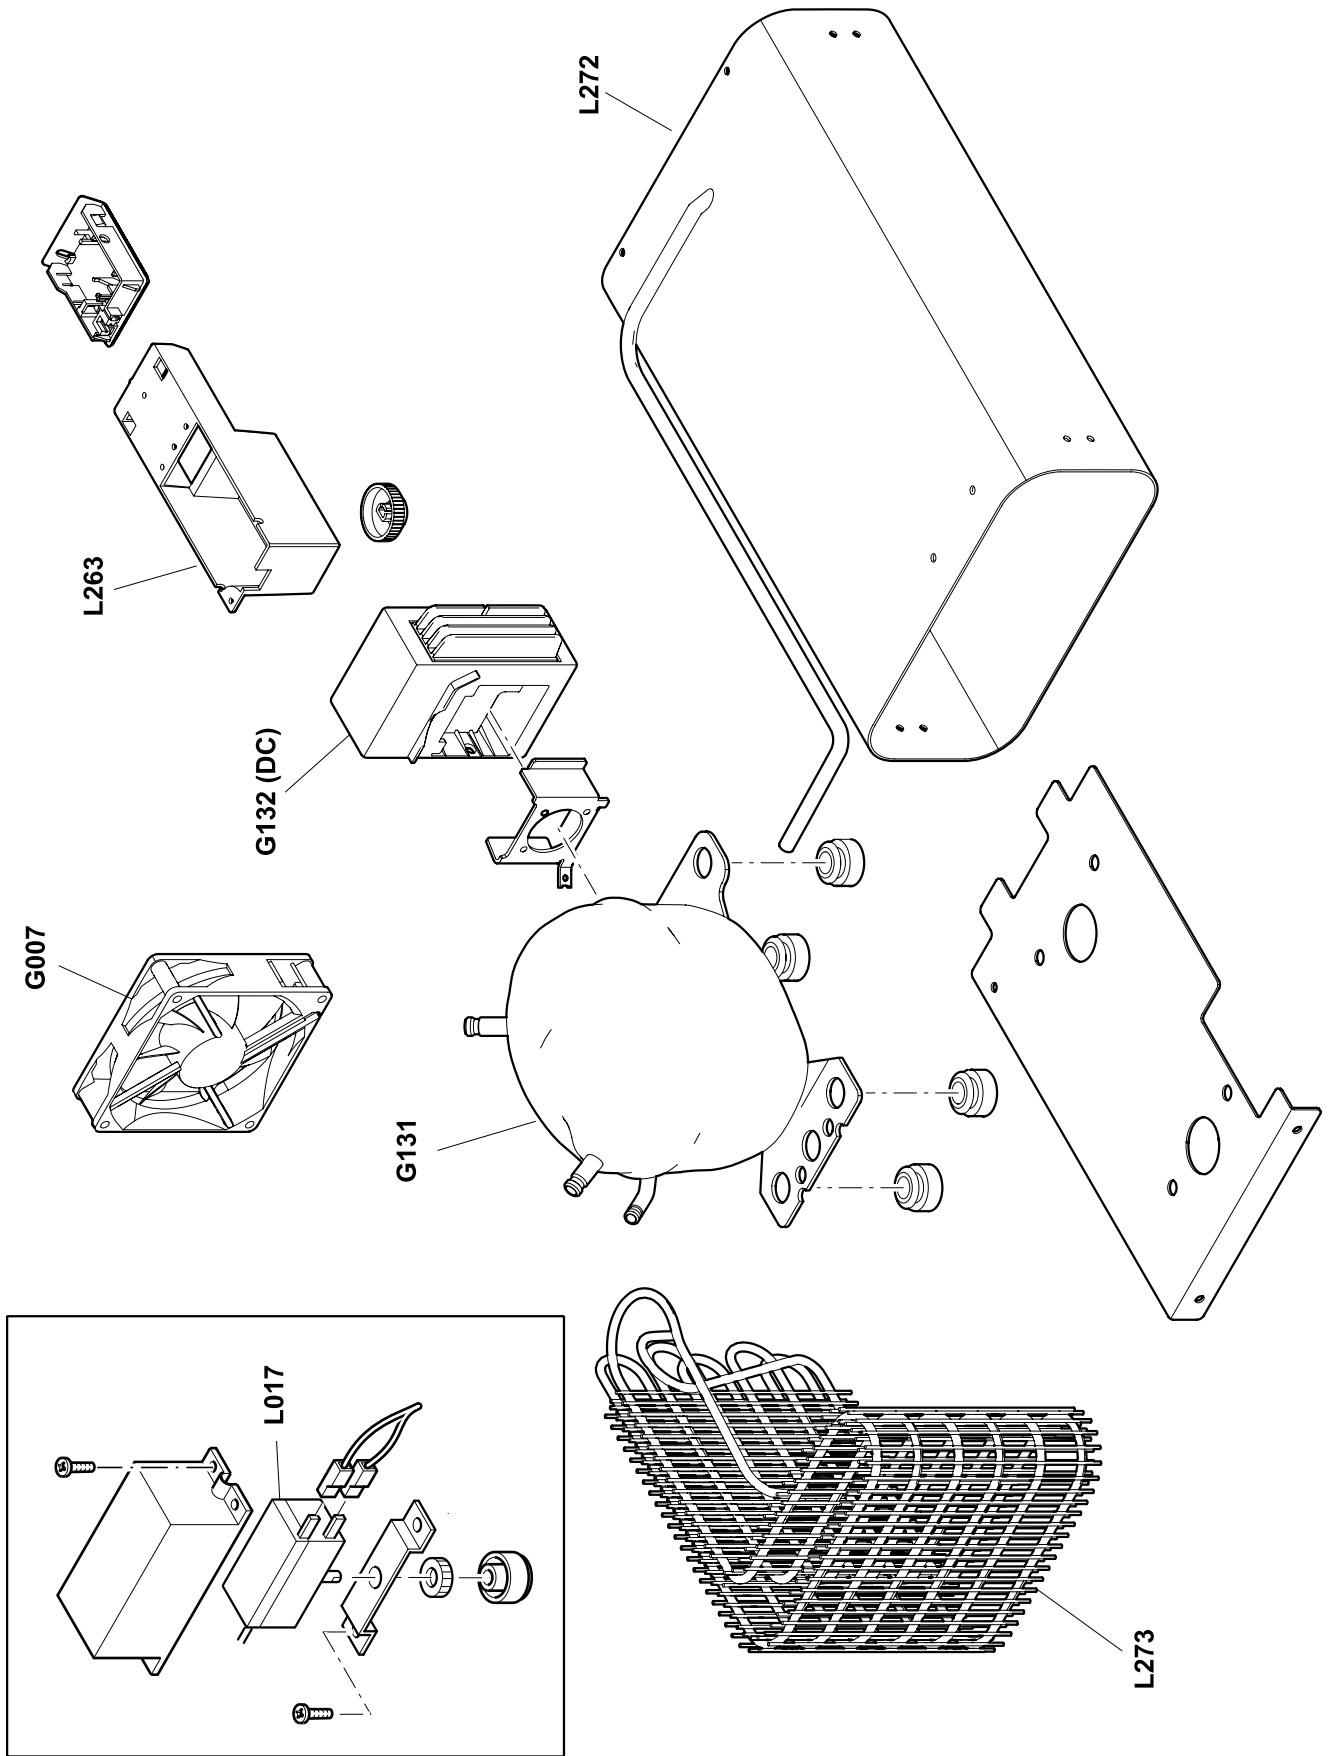

INDEL B P/N	DESCRIPTION
G1620	Handle
L249	Door (with balcony)
L252	Evaporator Door
L253	Ice cube container
L255	Upper Hinge
L256	Lower Hinge
L257	Lower Door Support
L262	Evaporator Frame
L265	Bottle Holder
L266	Support for Balcony
L270	Drip Tray
L289	Balcony
L290	Grid
L291	Top
L292	Upper Grid
L293	Metal retainer
L294	Glass Shelf

INDEL B P/N	DESCRIPTION
G007	Fan
G131	Compressor
G132	ECU
L017	Thermostat
L263	Ceiling Light
L272	Evaporator
L273	Condenser